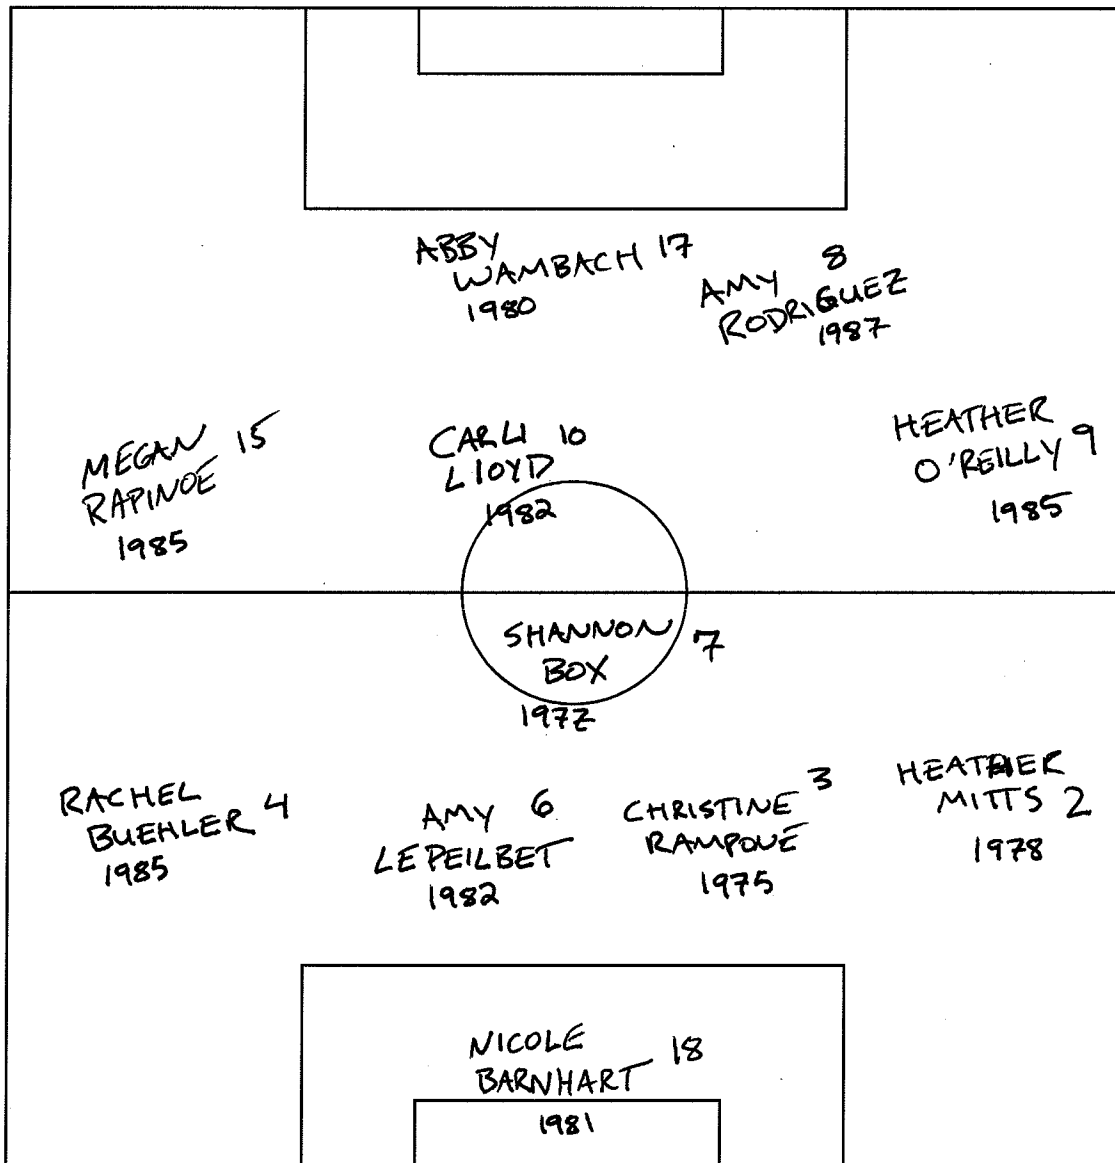

Elite Clubs National League
Scouting Formation and Lineup Schematic

Team: Age:

Coach: Date:

Please print starting formation with full names, jersey numbers and birth years

Notes:

ALLI KREIGER 16 1984
LAUREN CHENEY 12 1987
ALEX MORGAN 5 1989
KRISTINE LILLY 13 1971